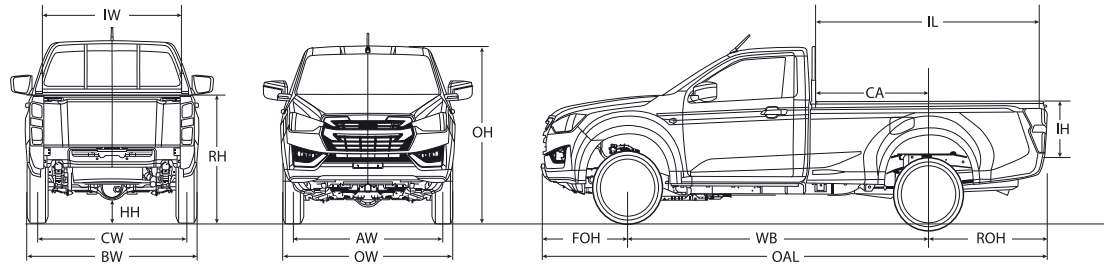

TFS87JD-VI-C-AT-P/TFS87JD-VI-C-AT

TFS87JE-VI-C-AT

TFR87JS-VI-C

Unit : mm

Model	LENGTH						WIDTH					HEIGHT			
	OAL	WB	FOH	ROH	IL	CA	OW	AW	BW	CW	IW	OH	HH	RH	IH
TFR87JS-VI-C	5,305	3,125	890	1,290	2,330	1,240	1,810	1,555	1,760	1,555	1,590	1,770	220	1,295	465
TFS87JE-VI-C-AT	5,265	3,125	890	1,250	1,805	765	1,870	1,570	1,835	1,570	1,530	1,790	240	1,340	490
TFS87JD-VI-C-AT-P TFS87JD-VI-C-AT	5,265	3,125	890	1,250	1,495	450	1,870	1,570	1,835	1,570	1,530	1,790	240	1,340	490