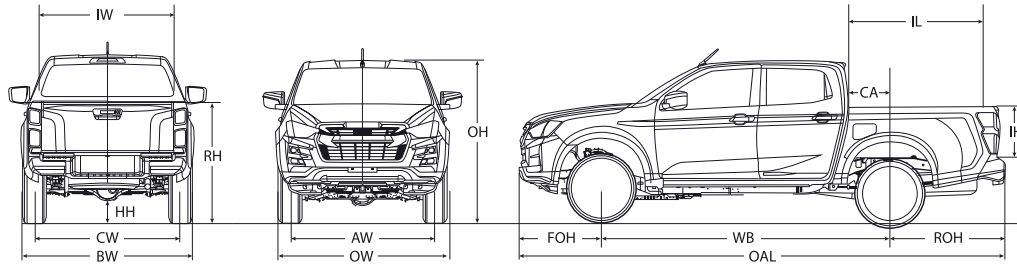

TFS87JD-VI-C-AT-P/TFS87JD-VI-C-AT

TFS87JE-VI-C-AT

TFR87JS-VI-C

Unit : mm

Model	LENGTH						WIDTH					HEIGHT			
	OAL	WB	FOH	ROH	IL	CA	OW	AW	BW	CW	IW	OH	HH	RH	IH
TFR87JS-VI-C	5,305	3,125	890	1,290	2,330	1,240	1,810	1,555	1,760	1,555	1,590	1,770	220	1,295	465
TFS87JE-VI-C-AT	5,265	3,125	890	1,250	1,805	765	1,870	1,570	1,835	1,570	1,530	1,790	240	1,340	490
TFS87JD-VI-C-AT-P TFS87JD-VI-C-AT	5,265	3,125	890	1,250	1,495	450	1,870	1,570	1,835	1,570	1,530	1,790	240	1,340	490