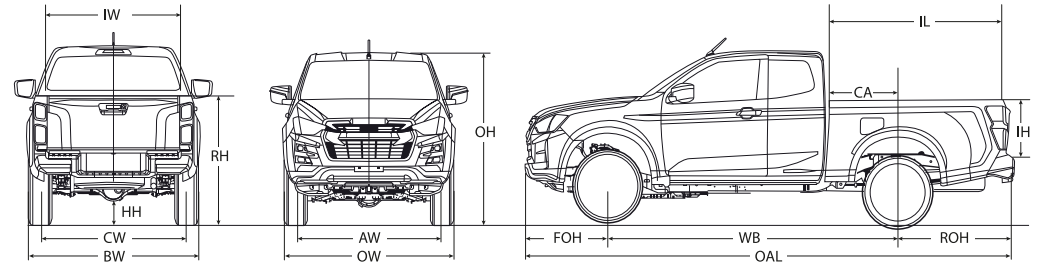

TFS87JD-VI-C-AT-P/TFS87JD-VI-C-AT

TFS87JE-VI-C-AT

TFR87JS-VI-C

Unit : mm

Model	LENGTH						WIDTH					HEIGHT			
	OAL	WB	FOH	ROH	IL	CA	OW	AW	BW	CW	IW	OH	HH	RH	IH
TFR87JS-VI-C	5,305	3,125	890	1,290	2,330	1,240	1,810	1,555	1,760	1,555	1,590	1,770	220	1,295	465
TFS87JE-VI-C-AT	5,265	3,125	890	1,250	1,805	765	1,870	1,570	1,835	1,570	1,530	1,790	240	1,340	490
TFS87JD-VI-C-AT-P TFS87JD-VI-C-AT	5,265	3,125	890	1,250	1,495	450	1,870	1,570	1,835	1,570	1,530	1,790	240	1,340	490