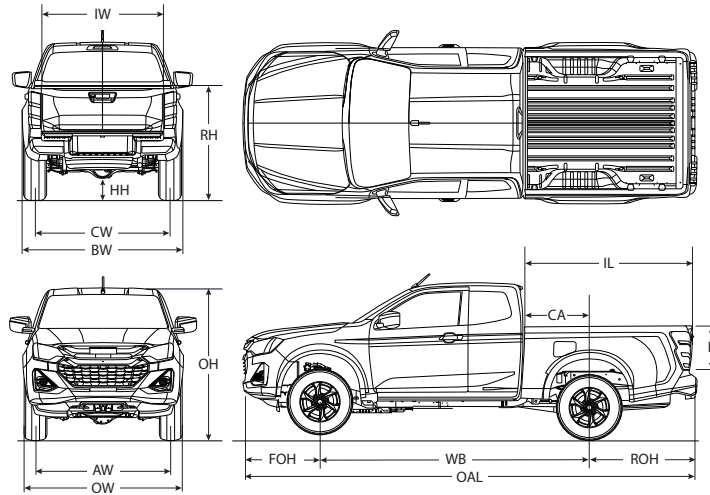

TFS87JD-VI-D-AT-P/TFS87JD-VI-D-AT

TFS87JE-VI-D-AT

TFR87JS-VI-D

Unit : mm

Model	LENGTH						WIDTH					HEIGHT			
	OAL	WB	FOH	ROH	IL	CA	OW	AW	BW	CW	IW	OH	HH	RH	IH
TFR87JS-VI-D	5,320	3,125	905	1,290	2,330	1,240	1,810	1,555	1,760	1,555	1,590	1,770	220	1,295	465
TFS87JE-VI-D-AT	5,280	3,125	905	1,250	1,805	765	1,870	1,570	1,835	1,570	1,530	1,800	240	1,340	490
TFS87JD-VI-D-AT-P TFS87JD-VI-D-AT	5,280	3,125	905	1,250	1,495	450	1,870	1,570	1,835	1,570	1,530	1,810	240	1,340	490