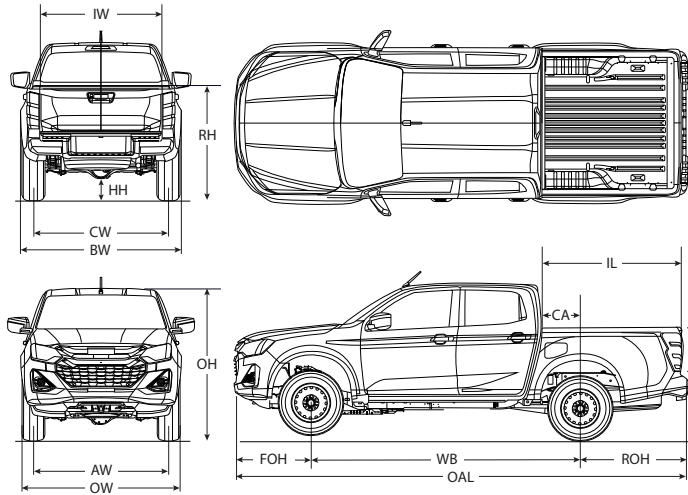

TFS87JD-VI-D-AT-P/TFS87JD-VI-D-AT

TFS87JE-VI-D-AT

TFR87JS-VI-D

Unit : mm

Model	LENGTH						WIDTH					HEIGHT			
	OAL	WB	FOH	ROH	IL	CA	OW	AW	BW	CW	IW	OH	HH	RH	IH
TFR87JS-VI-D	5,320	3,125	905	1,290	2,330	1,240	1,810	1,555	1,760	1,555	1,590	1,770	220	1,295	465
TFS87JE-VI-D-AT	5,280	3,125	905	1,250	1,805	765	1,870	1,570	1,835	1,570	1,530	1,800	240	1,340	490
TFS87JD-VI-D-AT-P TFS87JD-VI-D-AT	5,280	3,125	905	1,250	1,495	450	1,870	1,570	1,835	1,570	1,530	1,810	240	1,340	490