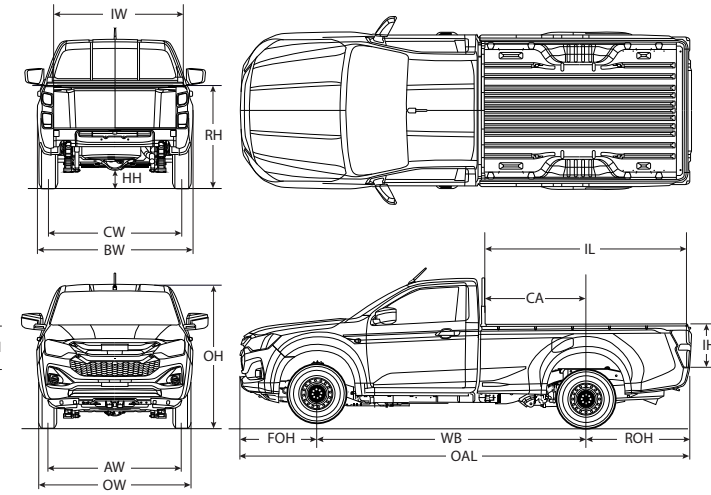

TFS87JD-VI-D-AT-P/TFS87JD-VI-D-AT

TFS87JE-VI-D-AT

TFR87JS-VI-D

Unit : mm

Model	LENGTH						WIDTH					HEIGHT			
	OAL	WB	FOH	ROH	IL	CA	OW	AW	BW	CW	IW	OH	HH	RH	IH
TFR87JS-VI-D	5,320	3,125	905	1,290	2,330	1,240	1,810	1,555	1,760	1,555	1,590	1,770	220	1,295	465
TFS87JE-VI-D-AT	5,280	3,125	905	1,250	1,805	765	1,870	1,570	1,835	1,570	1,530	1,800	240	1,340	490
TFS87JD-VI-D-AT-P TFS87JD-VI-D-AT	5,280	3,125	905	1,250	1,495	450	1,870	1,570	1,835	1,570	1,530	1,810	240	1,340	490